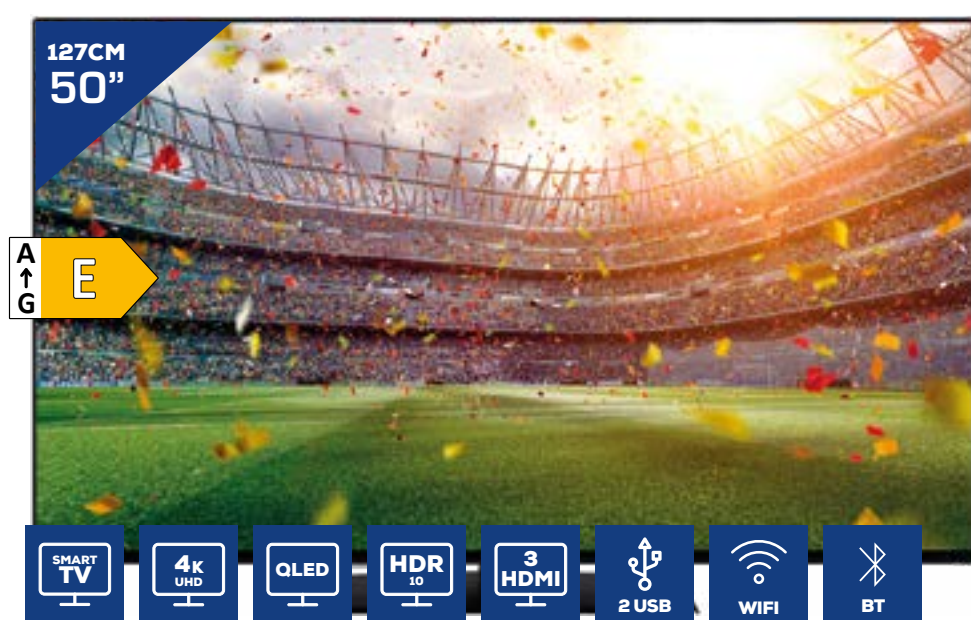

TV QLED 50" UHD 4K JVC
LT50VAQ330S
Android TV, control voz, Google Assistant, Dolby Vision, T2-S2, DTS + Dolby Atmos, Speaker Box

349€

TV LED UHD 4K LG
WebOS 23, control por voz OPCIONAL mediante AN-MR23, ThinQ AI, Google Assistant, Alexa y Apple Home Kit, función Gaming, DVB-T2/T/S/S2/C

43UR75006LK 43" 109CM - CLAS. ENER. G 50UR75006LK 50" 127CM - CLAS. ENER. F

329€ 385€

55UR75006LK 55" 139CM - CLAS. ENER. G 65UR75006LK 65" 165CM - CLAS. ENER. F

389€ 559€

77UR75006LK 77" 195CM - CLAS. ENER. F

739€