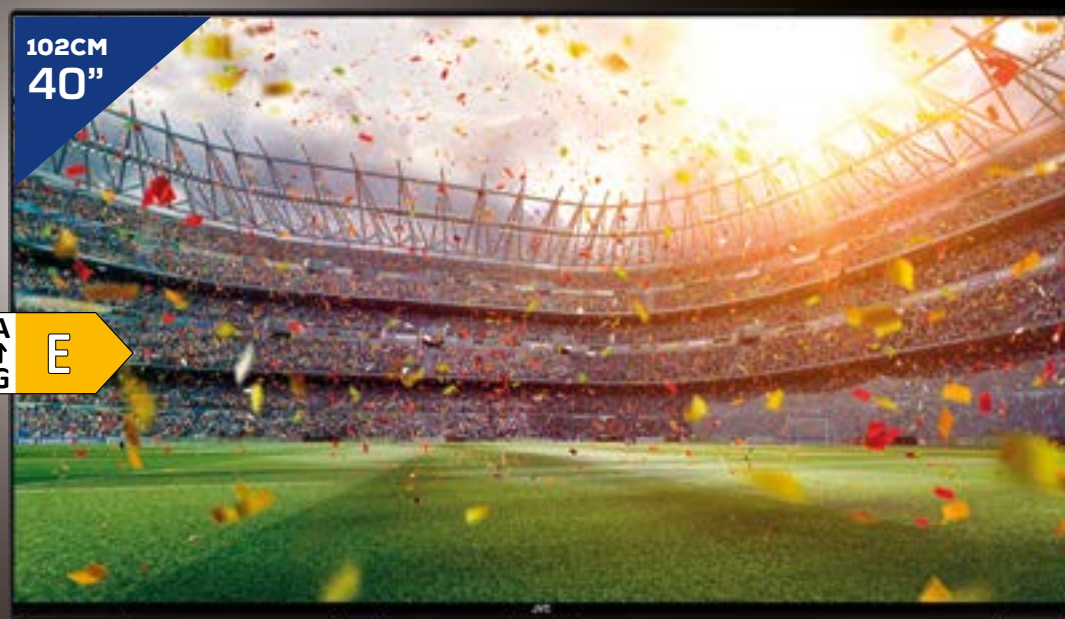

# BLACK FRIDAY

Inspirado en ti

**LAVADORA INFINITON**  
WM-Y124AWX  
Easyplay, 15 programas

**389€**

euronics.es

**TV LED 40" FULL HD JVC**  
LT40VDF540S  
Dolby Digital, Miracast, HDMI ARC, T2-S2, modo hotel