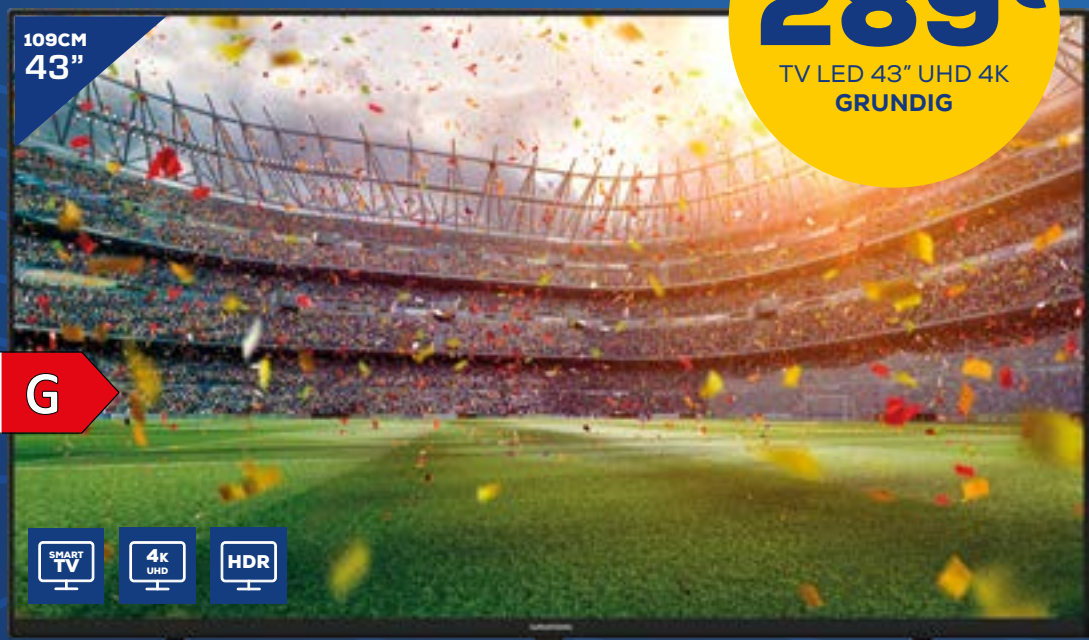

109CM
43"

289€

TV LED 43" UHD 4K
GRUNDIG

A ↑ G

SMART TV 4K UHD HDR

TV LED 43" UHD 4K

GRUNDIG 43GFU7800BE

Chromecast Built-In TM, Quad Core, Micro Dimming, modo Gamer, Magic Fidelity, 2 altavoces frontales 16w, Google Play